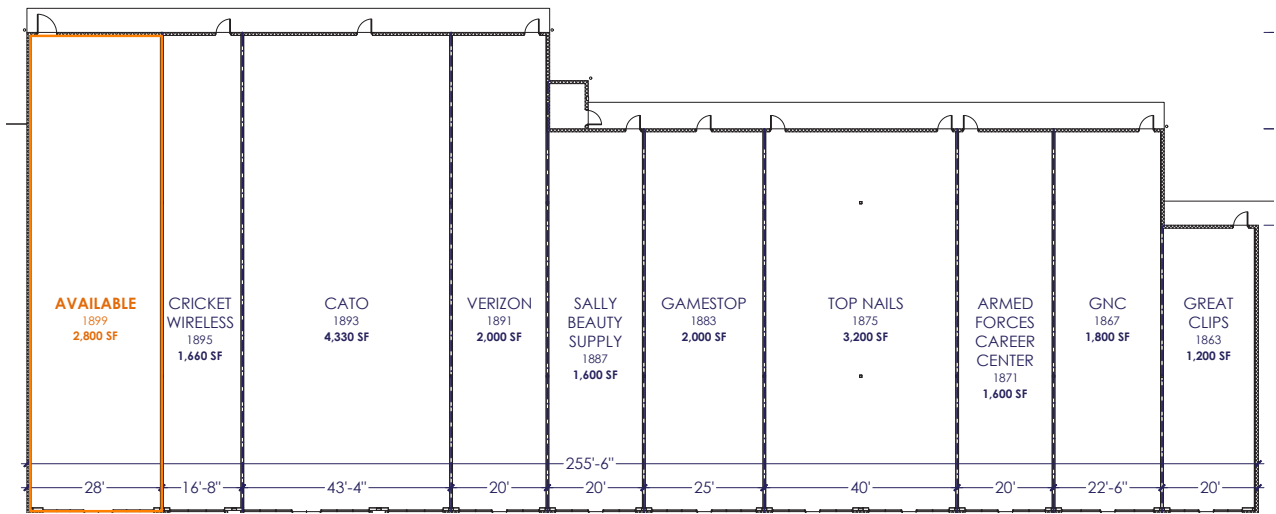

Scan the QR Code for a list of our other properties!

SPACE	TENANT	SQFT
1863	Great Clips	1,200
1867	GNC	1,800
1871	Armed Forces Career Center	1,600
1875	Top Nails	1,600
1879	Check Into Cash	1,600
1883	GameStop	2,000
1887	Sally Beauty Supply	1,600
1891	Verizon	2,000
1893	Cato	4,330
1895	Cricket Wireless	1,660
<b>1899</b>	<b>Available</b>	<b>2,800</b>